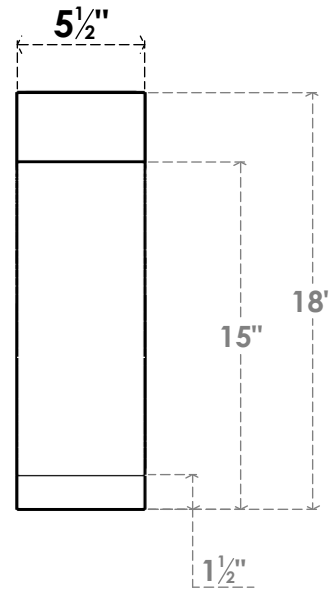

ITEM NUMBER: BRCPC055X10000X18000IMP

5 1/2"W X 10"D X 18"H IMPERIAL ARCHITECTURAL GRADE PVC CLOSED KNEE BRACE

SIDE PROFILE

FRONT PROFILE

ISOMETRIC

EKENA MILLWORK
2300 WEST MAIN ST.
CLARKSVILLE, TX 75426
TOLL FREE: 866-607-0453
WWW.EKENAMILLWORK.COM

NOTES

1. INSTALLATION TO BE COMPLETED IN ACCORDANCE WITH MANUFACTURER'S SPECIFICATIONS.
2. DRAWING MAY NOT BE TO SCALE
3. THIS DRAWING IS INTENDED FOR DESIGN AND PLANNING PURPOSES ONLY.
4. ALL INFORMATION CONTAINED HEREIN WAS CURRENT AT THE TIME OF DEVELOPMENT BUT MUST BE REVIEWED AND APPROVED BY THE PRODUCT MANUFACTURER TO BE CONSIDERED ACCURATE.
5. ARCHITECTURAL GRADE PVC PRODUCTS ARE MADE FROM EXPANDED CELLULAR PVC AND COME NATURALLY WHITE BUT MAY BE PAINTED