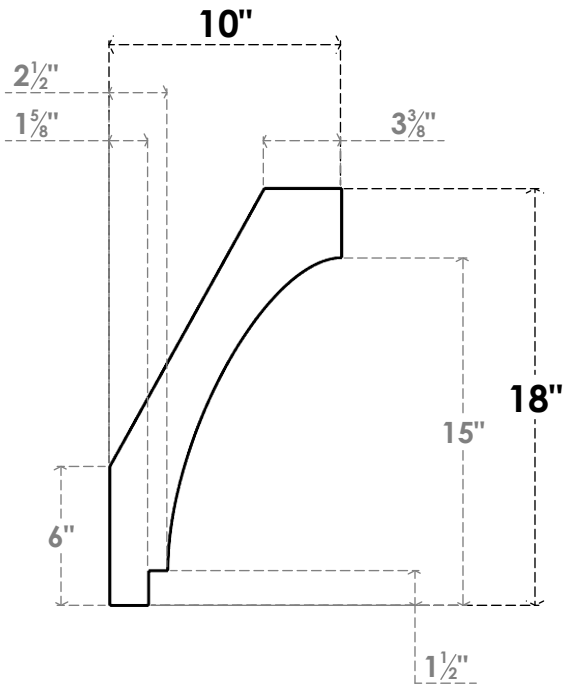

ITEM NUMBER: BRCPC055X10000X18000IMP

5 1/2"W X 10"D X 18"H IMPERIAL ARCHITECTURAL GRADE PVC CLOSED KNEE BRACE

SIDE PROFILE

FRONT PROFILE

ISOMETRIC

EKENA MILLWORK
2300 WEST MAIN ST.
CLARKSVILLE, TX 75426
TOLL FREE: 866-607-0453
WWW.EKENAMILLWORK.COM

NOTES

1. INSTALLATION TO BE COMPLETED IN ACCORDANCE WITH MANUFACTURER'S SPECIFICATIONS.
2. DRAWING MAY NOT BE TO SCALE
3. THIS DRAWING IS INTENDED FOR DESIGN AND PLANNING PURPOSES ONLY.
4. ALL INFORMATION CONTAINED HEREIN WAS CURRENT AT THE TIME OF DEVELOPMENT BUT MUST BE REVIEWED AND APPROVED BY THE PRODUCT MANUFACTURER TO BE CONSIDERED ACCURATE.
5. ARCHITECTURAL GRADE PVC PRODUCTS ARE MADE FROM EXPANDED CELLULAR PVC AND COME NATURALLY WHITE BUT MAY BE PAINTED